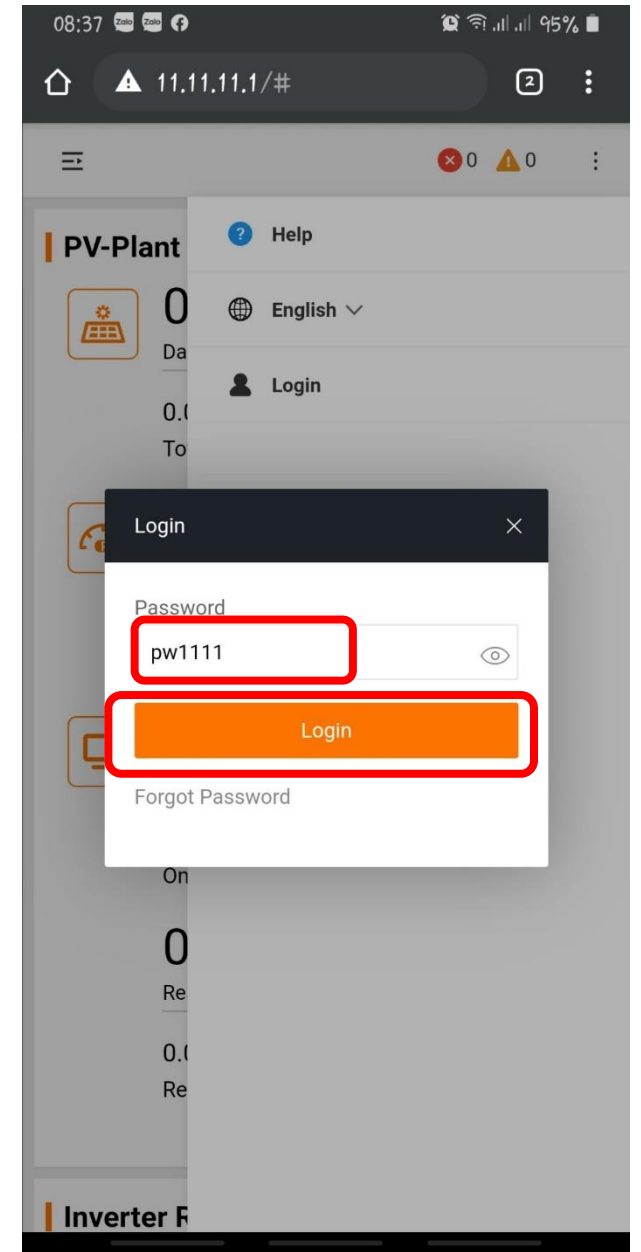

4. Chọn International Server

Enable Night Silence

Start Time
22

End Time
5

5. Save

3

Logger1000

- Power Control
- History Data
- System** 1
- Run Information
- System Maintenance
- Remote Maintenance** 2
- Message Export
- System Time
- Transfer Configuration
- Port Parameter
- About

0 0 Help English O&M user

Remote Maintenance 3
Enable

Remote Service Address 4
International Server

Save 5

Remote Service Has Been Connected
B1908140294.connect.isolarcloud.com.hk

Coppy link gửi Service SUNGROW

SUNGROW

Clean power for all

Mở Port MAINTENACE REMOTE

trên Smartphone

1. Kết nối với wifi Logger
2. Vào trình duyệt Web gõ địa chỉ 11.11.11.1
3. Login với pass: pw1111