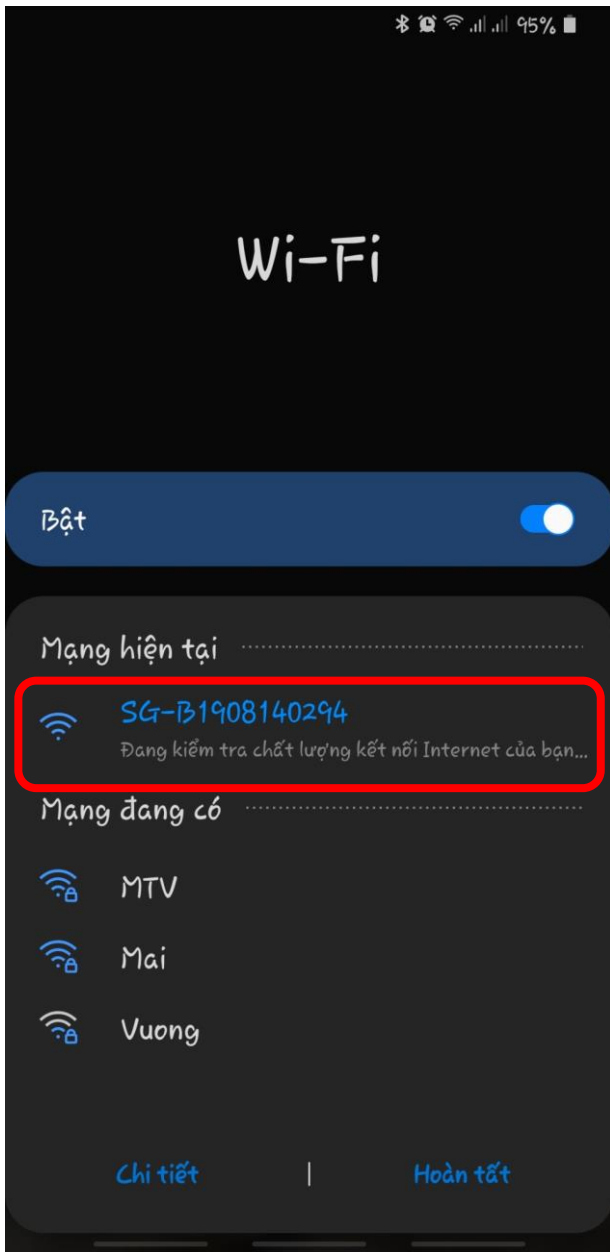

4. Chọn International Server

Enable Night Silence

Start Time
22

End Time
5

5. Save

3

Logger1000

- Power Control
- History Data
- System** 1
- Run Information
- System Maintenance
- Remote Maintenance** 2
- Message Export
- System Time
- Transfer Configuration
- Port Parameter
- About

0 0 Help English O&M user

Remote Maintenance 3
Enable

Remote Service Address 4
International Server

Save 5

Remote Service Has Been Connected
B1908140294.connect.isolarcloud.com.hk

Coppy link gửi Service SUNGROW

SUNGROW

Clean power for all

Mở Port MAINTENACE REMOTE

trên Smartphone

1. Kết nối với wifi Logger
2. Vào trình duyệt Web gõ địa chỉ 11.11.11.1
3. Login với pass: pw1111