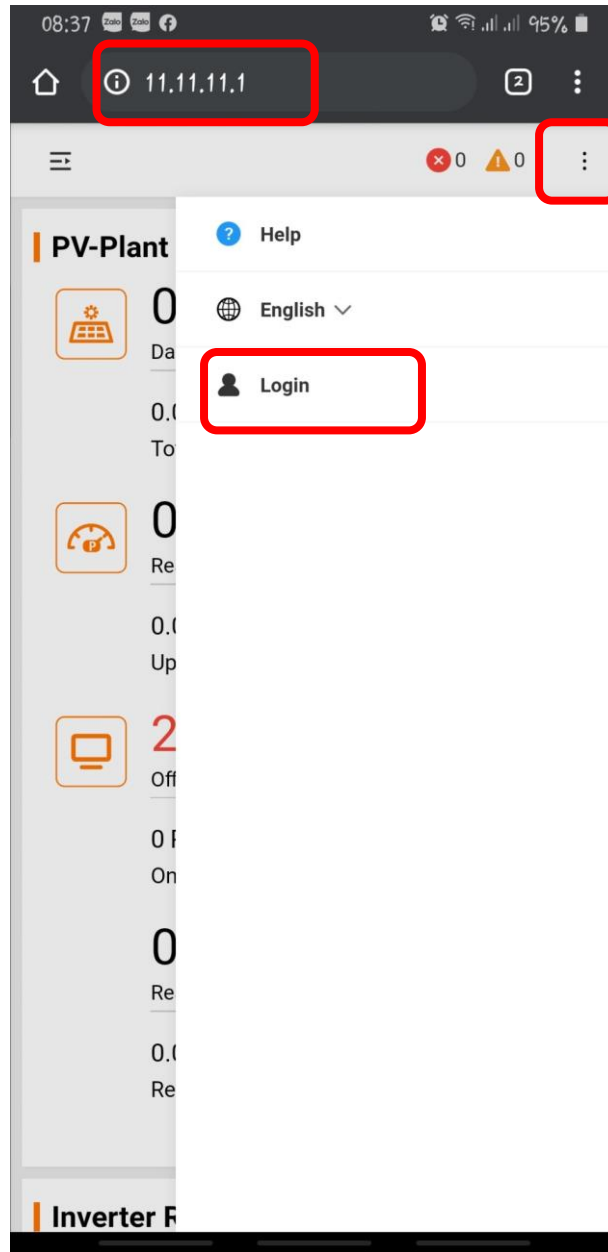

4. Chọn International Server

Enable Night Silence

Start Time
22

End Time
5

5. Save

3

Logger1000

- Power Control
- History Data
- System** 1
- Run Information
- System Maintenance
- Remote Maintenance** 2
- Message Export
- System Time
- Transfer Configuration
- Port Parameter
- About

0 0 Help English O&M user

Remote Maintenance 3
Enable

Remote Service Address 4
International Server

Save 5

Remote Service Has Been Connected
B1908140294.connect.isolarcloud.com.hk

Coppy link gửi Service SUNGROW

SUNGROW

Clean power for all

Mở Port MAINTENACE REMOTE

trên Smartphone

1. Kết nối với wifi Logger
2. Vào trình duyệt Web gõ địa chỉ 11.11.11.1
3. Login với pass: pw1111